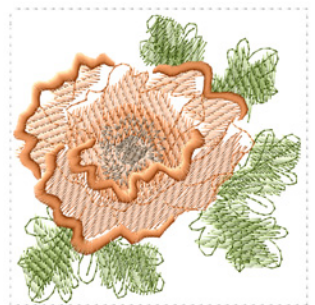

POPPY W/SEWLINE*
(Some Areas Light Fill)
File: FLS1701
5.00"W X 5.00"H
ST: 8,022
Colors: 6
1. White
2. Lt. Avocado3
3. Avocado
4. Lt. Rust
5. Dk. Tangerine
6. Med. Umber